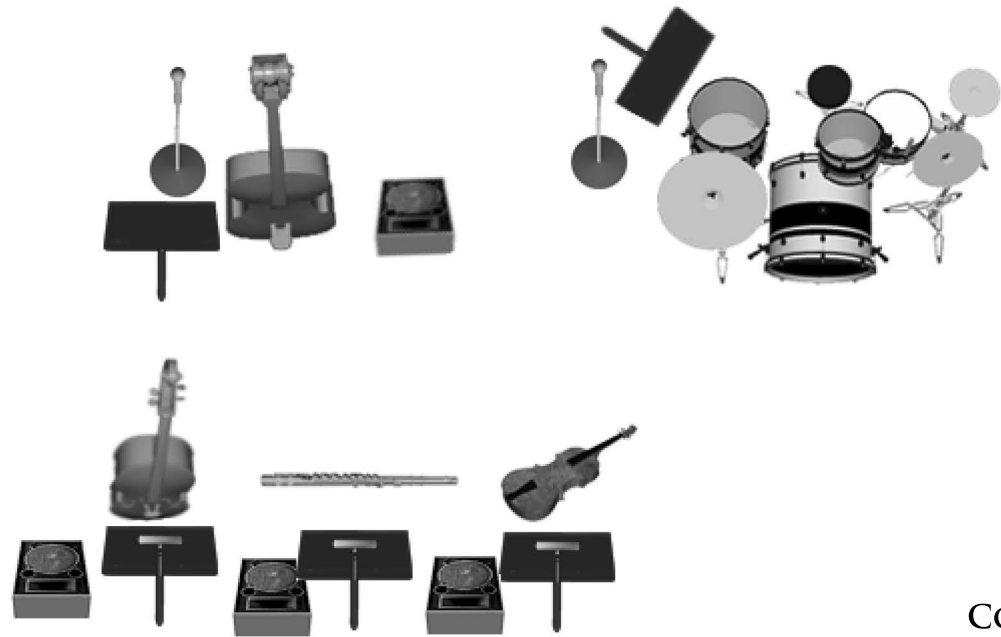

TUESDAY MICROGROOVES  
REC VAR EXTENDED

CONTACT:  
OFFICE@TUESDAYMICROGROOVES.COM  
+43 664 544 13 74

1	Kick	D 112	9	Bass	XLR	Notice Cello (15) will provide own mic	Monitor Path	1	Flute
2	Snare	SM 57	10	Bass	Oktava MK 012		Monitor Path	2	Cello/Violin
3	Snare	SM 57	11	Grand L	MK 012		Monitor Path	3	Piano
4	Hihat	AKG	12	Grand R	MK 012		Monitor Path	4	Drums/Bass
5	Tom	Audix D3	13	Talk Bass	SM 58				
6	Floor Tom	Audix D3	14	Flute	AT 4050				
7	OH L	MK 012	15	Cello	ATM 350				
8	OH R	MK 012	16	Violin	ATM 350				